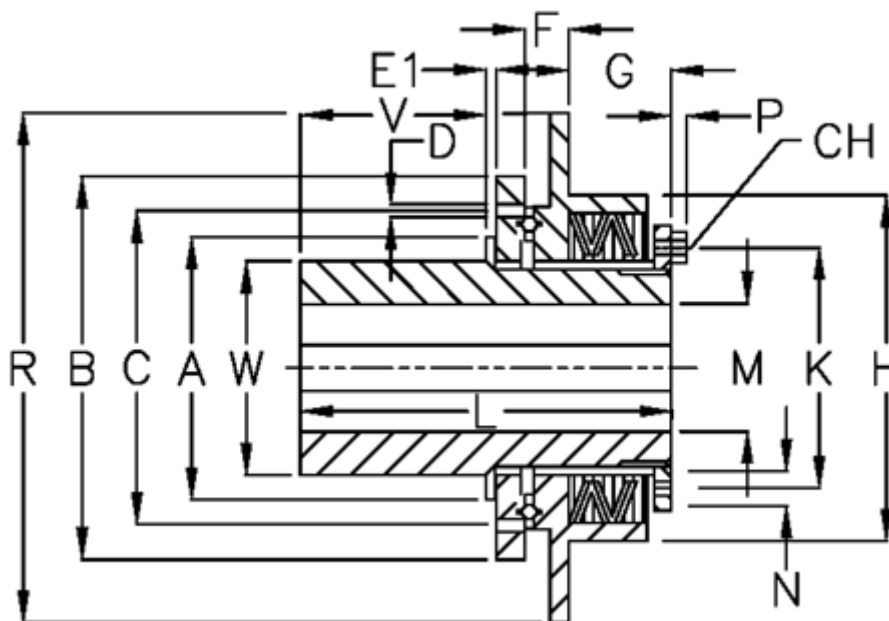

Article number: 46963521

Description: Synchron mini F 35 S

Measures

| | | | | | |
|----------------------|-------------|-------|-------------------|---|--------|
| A | = 64 | F | = 7.0 | R | = 120 |
| B | = 90 | G | = 29.0 | V | = 53.0 |
| C | = 80 | H | = 88 | W | = 50 |
| CH | = 10 | K | = 70 | | |
| D | = 6xM6 | L | = 108.0 | | |
| Disc spring mounting | = 5x1S | M max | = 35 | | |
| Disc spring version | = S - light | M min | = 14 | | |
| E1 | = 7.0 | N | = $\varnothing 4$ | | |